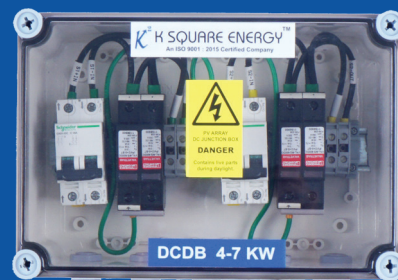

Kenclozer

ABS/Polycarbonate
Enclosures

**ENCLOSE
POWER
ENHANCE
STRENGTH**

Buy Only Kenclozer
enclosures for Solar
Project

www.ksquareenergy.com