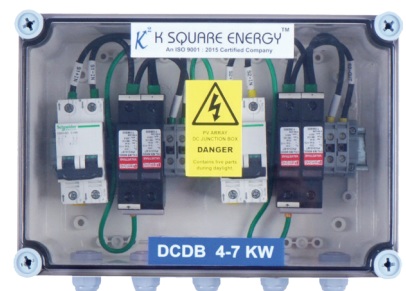

APPLICATIONS

• Solar junction boxes (DCDB/ACDB)	
• CNC Machine Panels	• Display Meters
• AC Combiner boxes	• Motor starters
• Instrument Panels	• Hydraulics panels

4